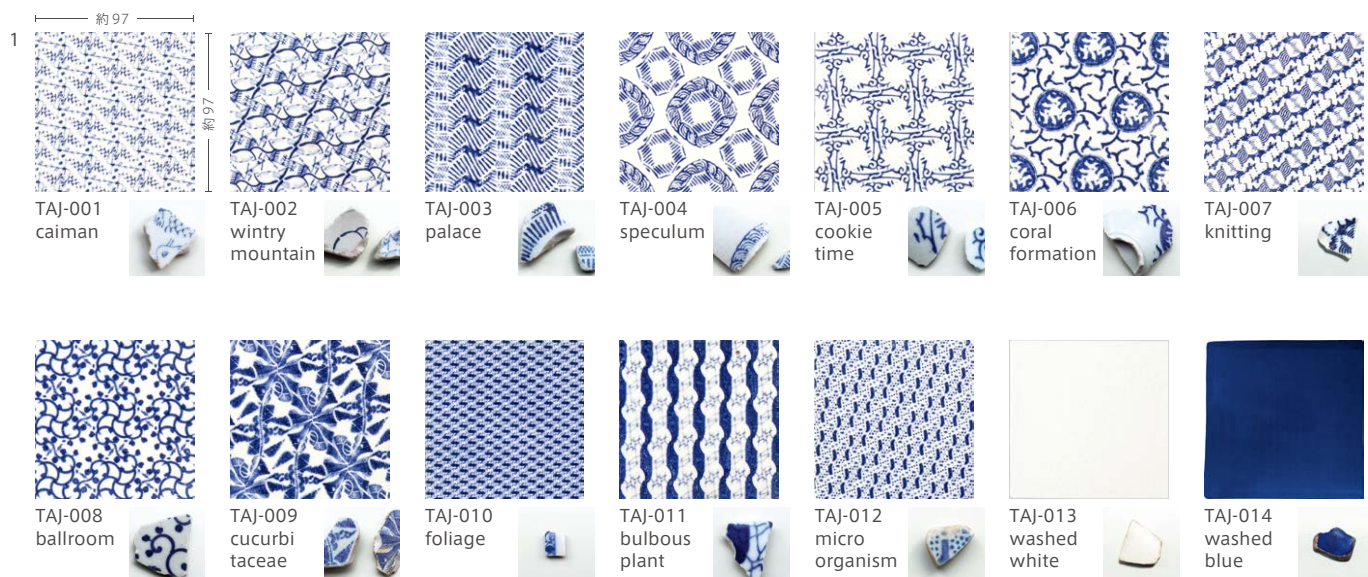

形状	品番	実寸(mm)	目地共寸法(mm)	厚さ(mm)	m²必要枚数	入数(枚/箱)	重量(kg/箱)	設計価格
1 97×97角平	TAJ-	約97×97	-	約10	-	-	-	¥1,500/枚

注