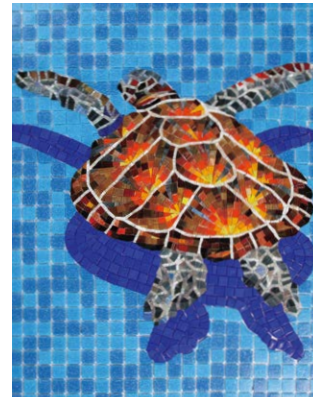

**Aquatic Animal Blue Base** ·620x480mm

ART-K-5

ART-U-6

ART-D-7

ART-E-8

ART-T-13

ART-Q-14

ART-G-15